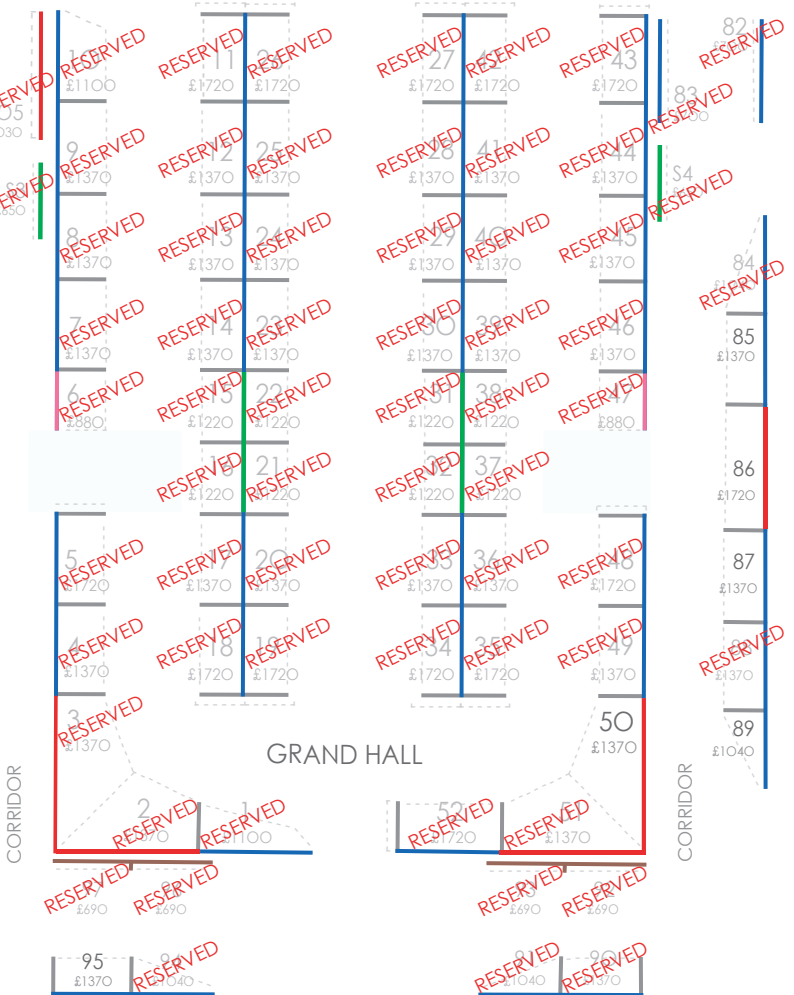

- 320 cm
- 270 cm
- 210 cm
- 190 cm
- 175 cm
- 155 cm
- 135 cm
- 115 cm
- 90 cm

Stands - 260cm high  
 Corridor Stands - 230cm high

NEWLY ADDED SPACES

July 24th - 26th 2026