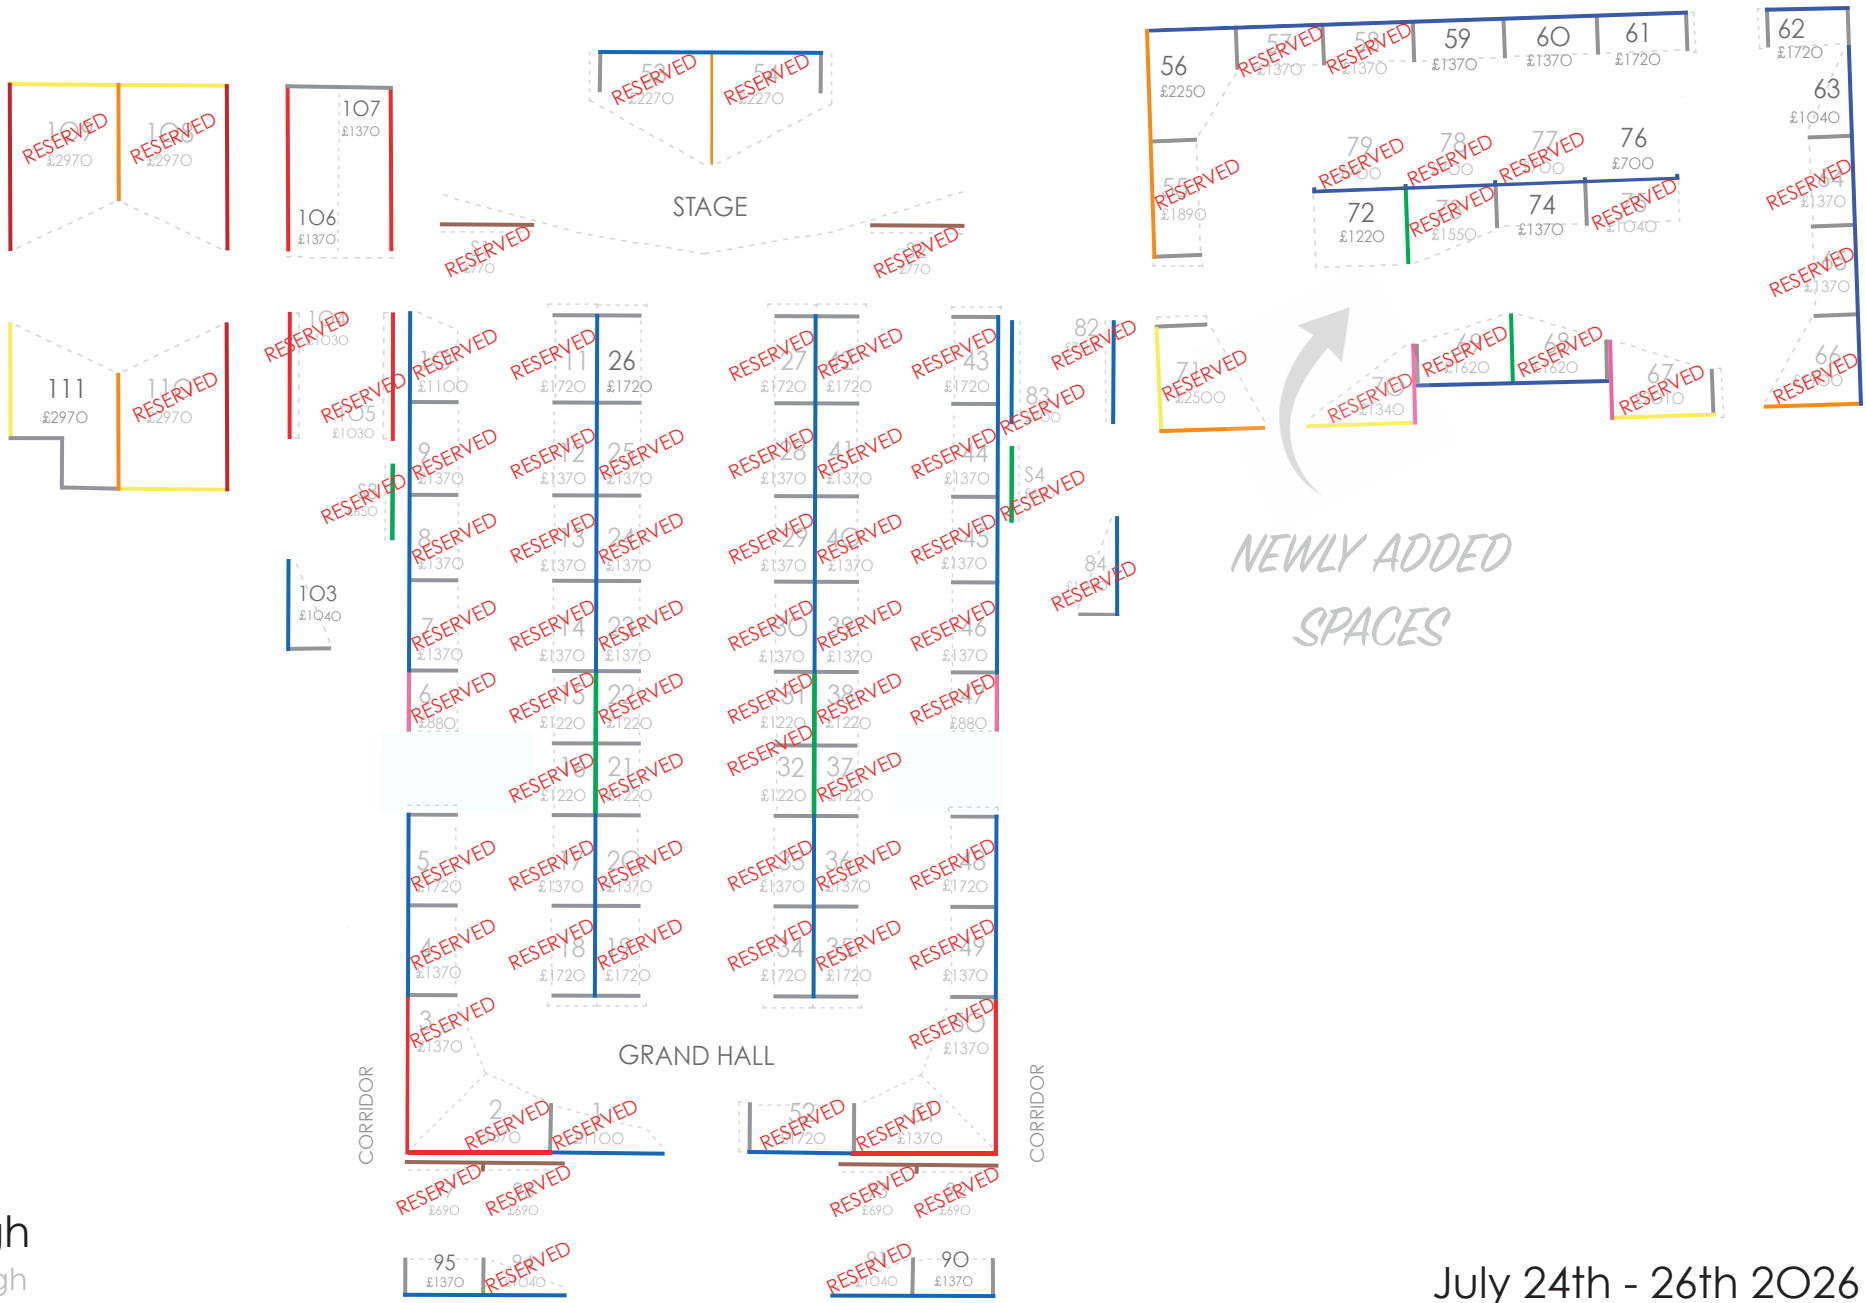

BAR & REFRESHMENT AREA

- 320 cm
- 270 cm
- 210 cm
- 190 cm
- 175 cm
- 155 cm
- 135 cm
- 115 cm
- 90 cm

Stands - 260cm high
 Corridor Stands - 230cm high

NEWLY ADDED SPACES

July 24th - 26th 2026